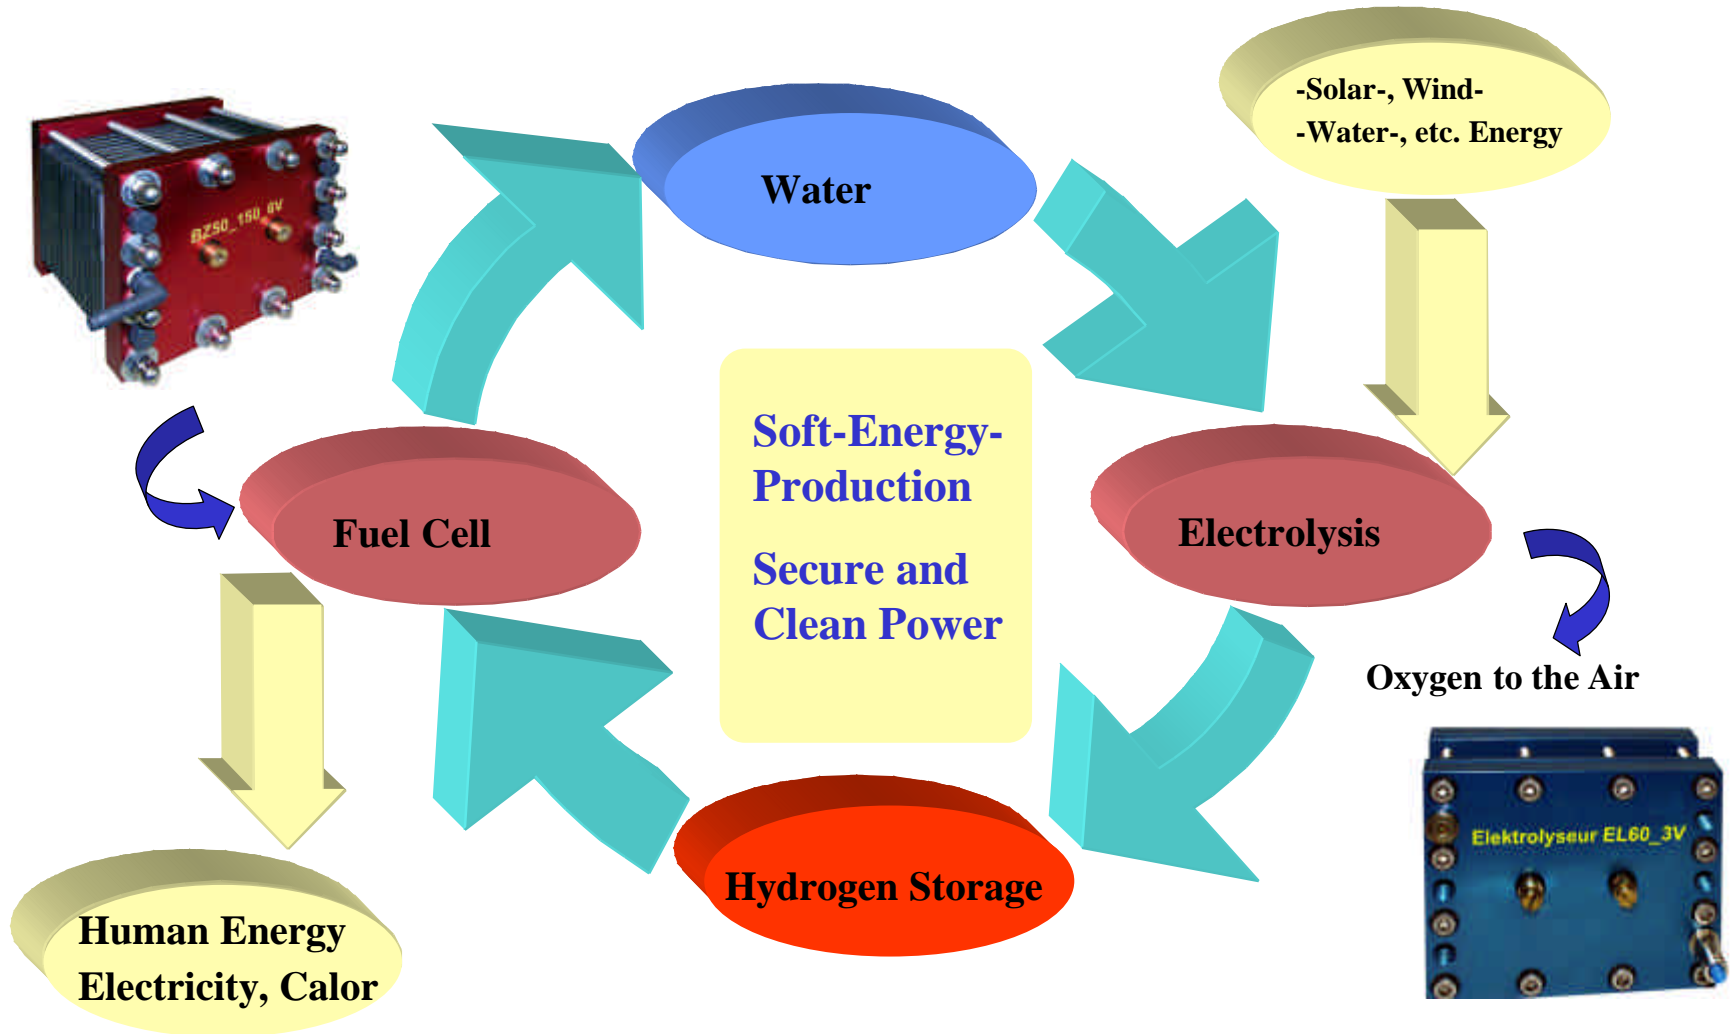

Special Applications

- * Pure Oxygen Production
- * Biomedical Equipment

Fuel Cell Stack (1kW to 15 kW)

„The Mass Manufacturer For Secure and Clean Power“

Fuel Cell Family from 50 Watts up to 1 kW

3 V, 50 W

12 V, 150 W

12 V, 300 W

Elektrolyzer 100 Watts to 1 kW

The Circle of Soft Energy Production

„The Mass Manufacturer For Secure and Clean Power“