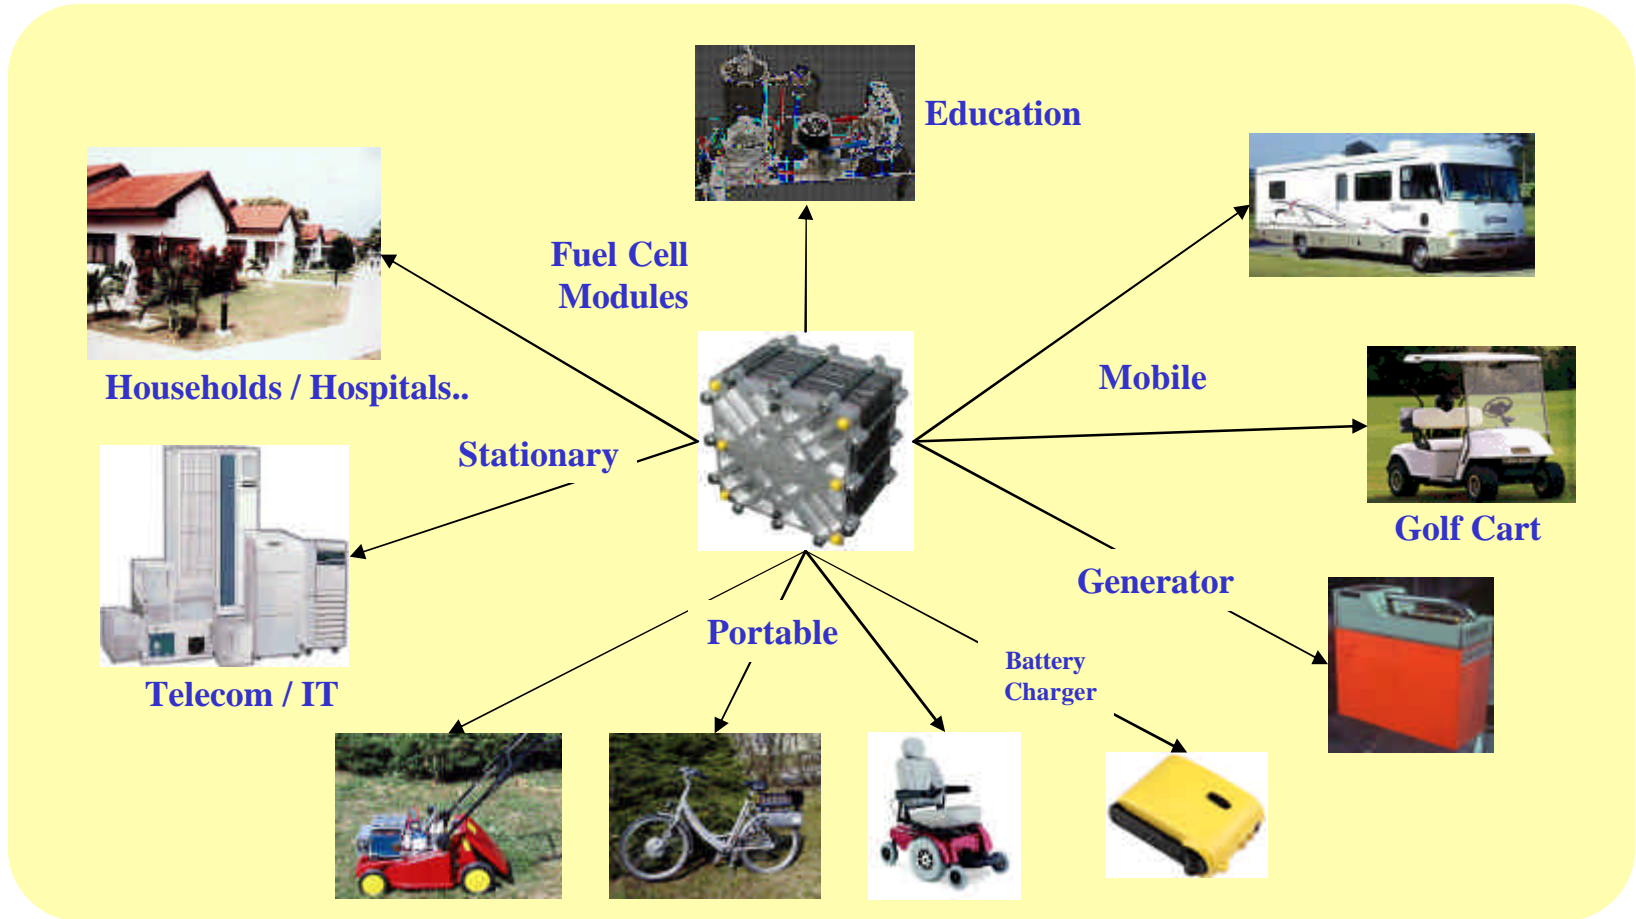

Fuel Cell Scooter

**2x500 Watt, 24 V
Power Fuel Cell**

Fuel Cell Wheel Chair

**2x500 Watt, 24 V
Power Fuel Cell**

Applications (Overview)

The fuel cell technology has been developed to meet near-term commercial demand with minimal investment enabling rapid design cycles for new product lines.

Portable Products

- * Portable Generator
- * CPS, Video Equipment
- * Bicycle
- * Recreational Vehicles
- * Forklift
- * Gardening
- * Solar Back Up
- * Toys
- * Wheel Chair
- * Golf Cart
- * Scooters
- * Shipyard vehicles
- * Utensils
- * Mining Lights
- * Wind Back Up
- * Shopping Cart

Stationary Products

- * Bungalow Primary Power
- * Residential Primary Power
- * Neighborhood Generator
- * Small Power Plant
- * Medium Power Plant
- * Hospital, Clinic
- * IT, Telecom Premium Power
- * Mobile Trailer Back Up Power

Special Applications

- * Pure Oxygen Production
- * Biomedical Equipment

Fuel Cell Stack (1kW to 15 kW)

„The Mass Manufacturer For Secure and Clean Power“

Fuel Cell Family from 50 Watts up to 1 kW

3 V, 50 W