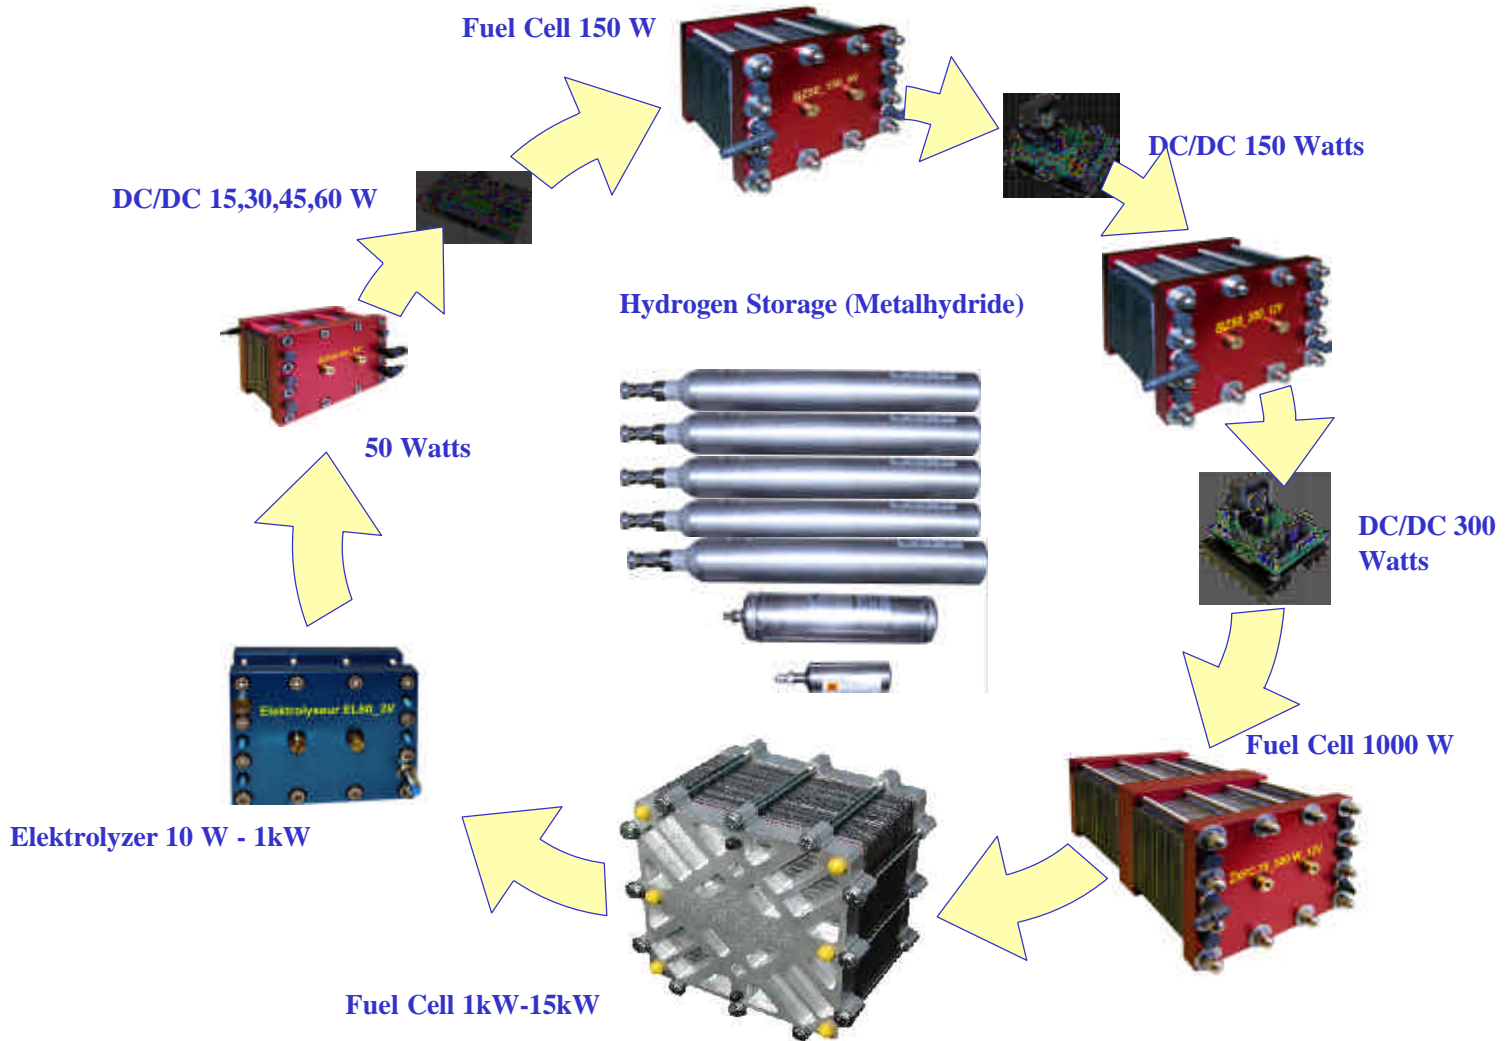

Fuel Cell Scooter

**2x500 Watt, 24 V
Power Fuel Cell**

Fuel Cell Wheel Chair

**2x500 Watt, 24 V
Power Fuel Cell**

Applications (Overview)

The fuel cell technology has been developed to meet near-term commercial demand with minimal investment enabling rapid design cycles for new product lines.